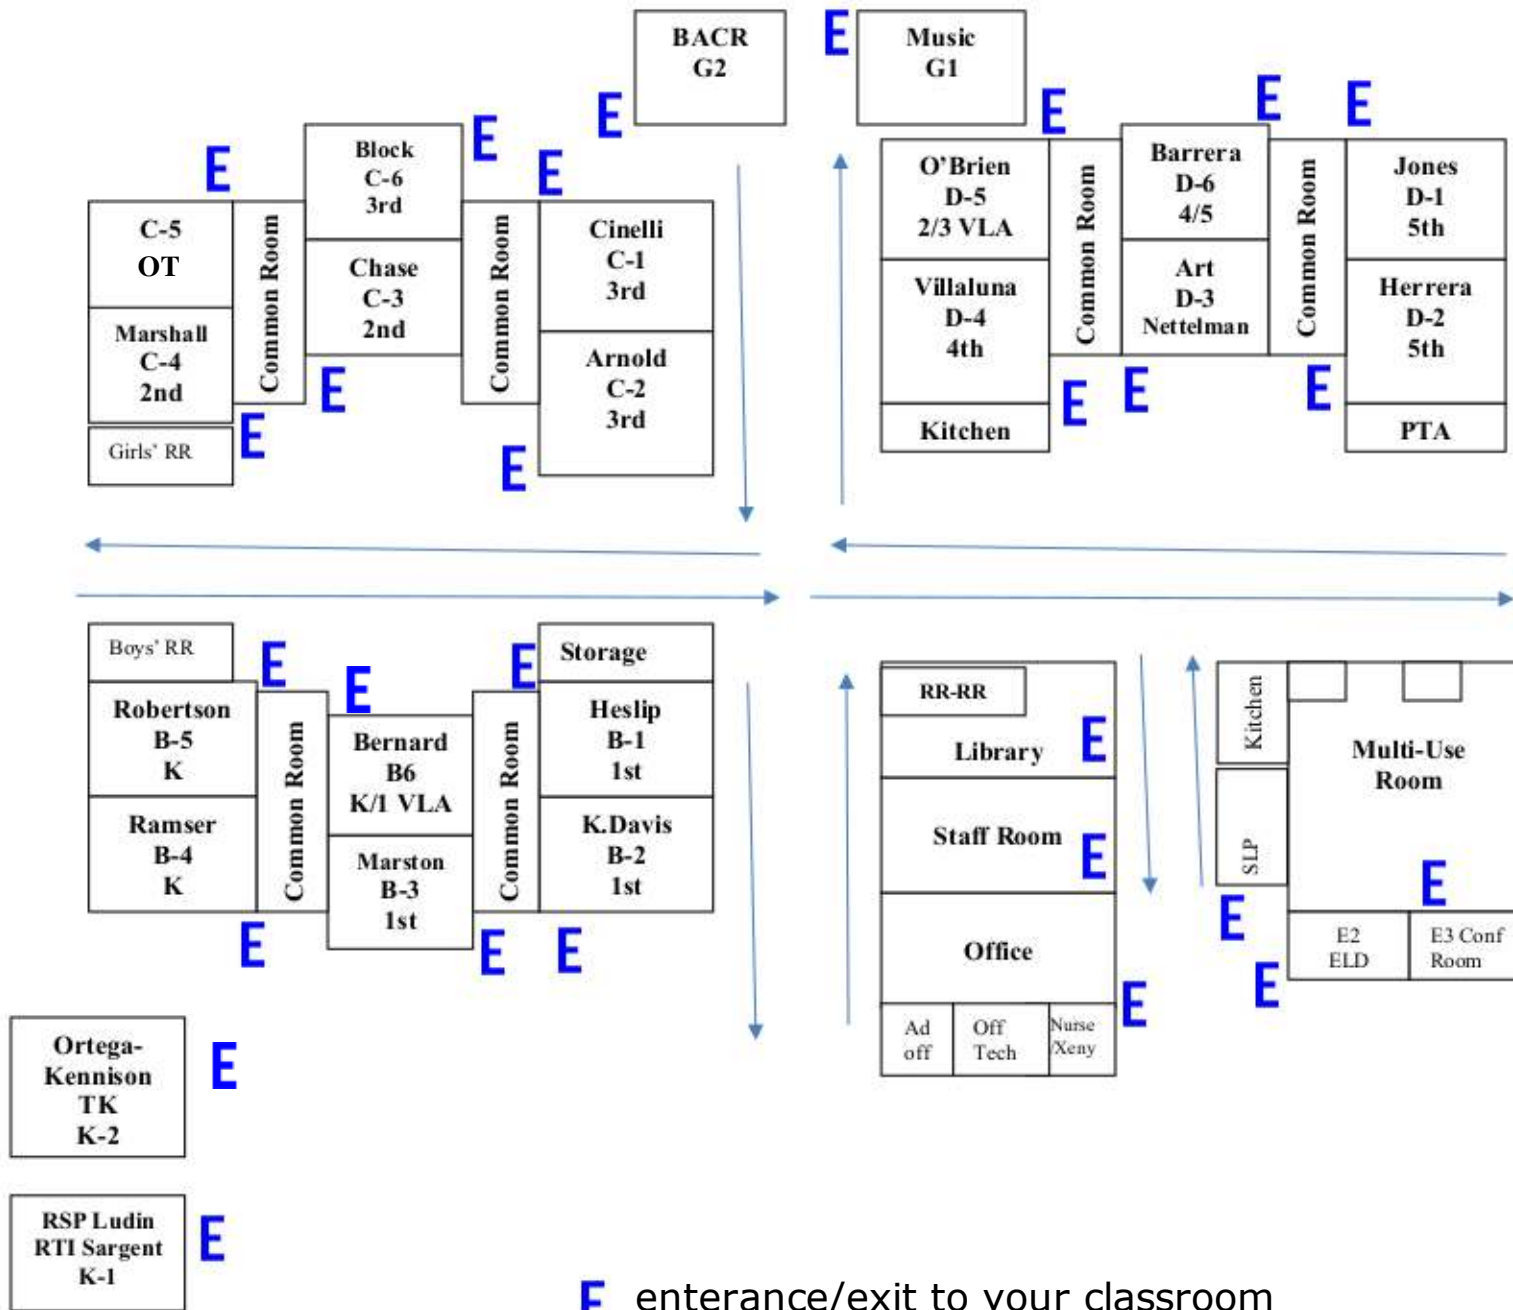

Pleasant Valley
School Map
 2020-2021

E entrance/exit to your classroom

➔ Traffic direction arrows